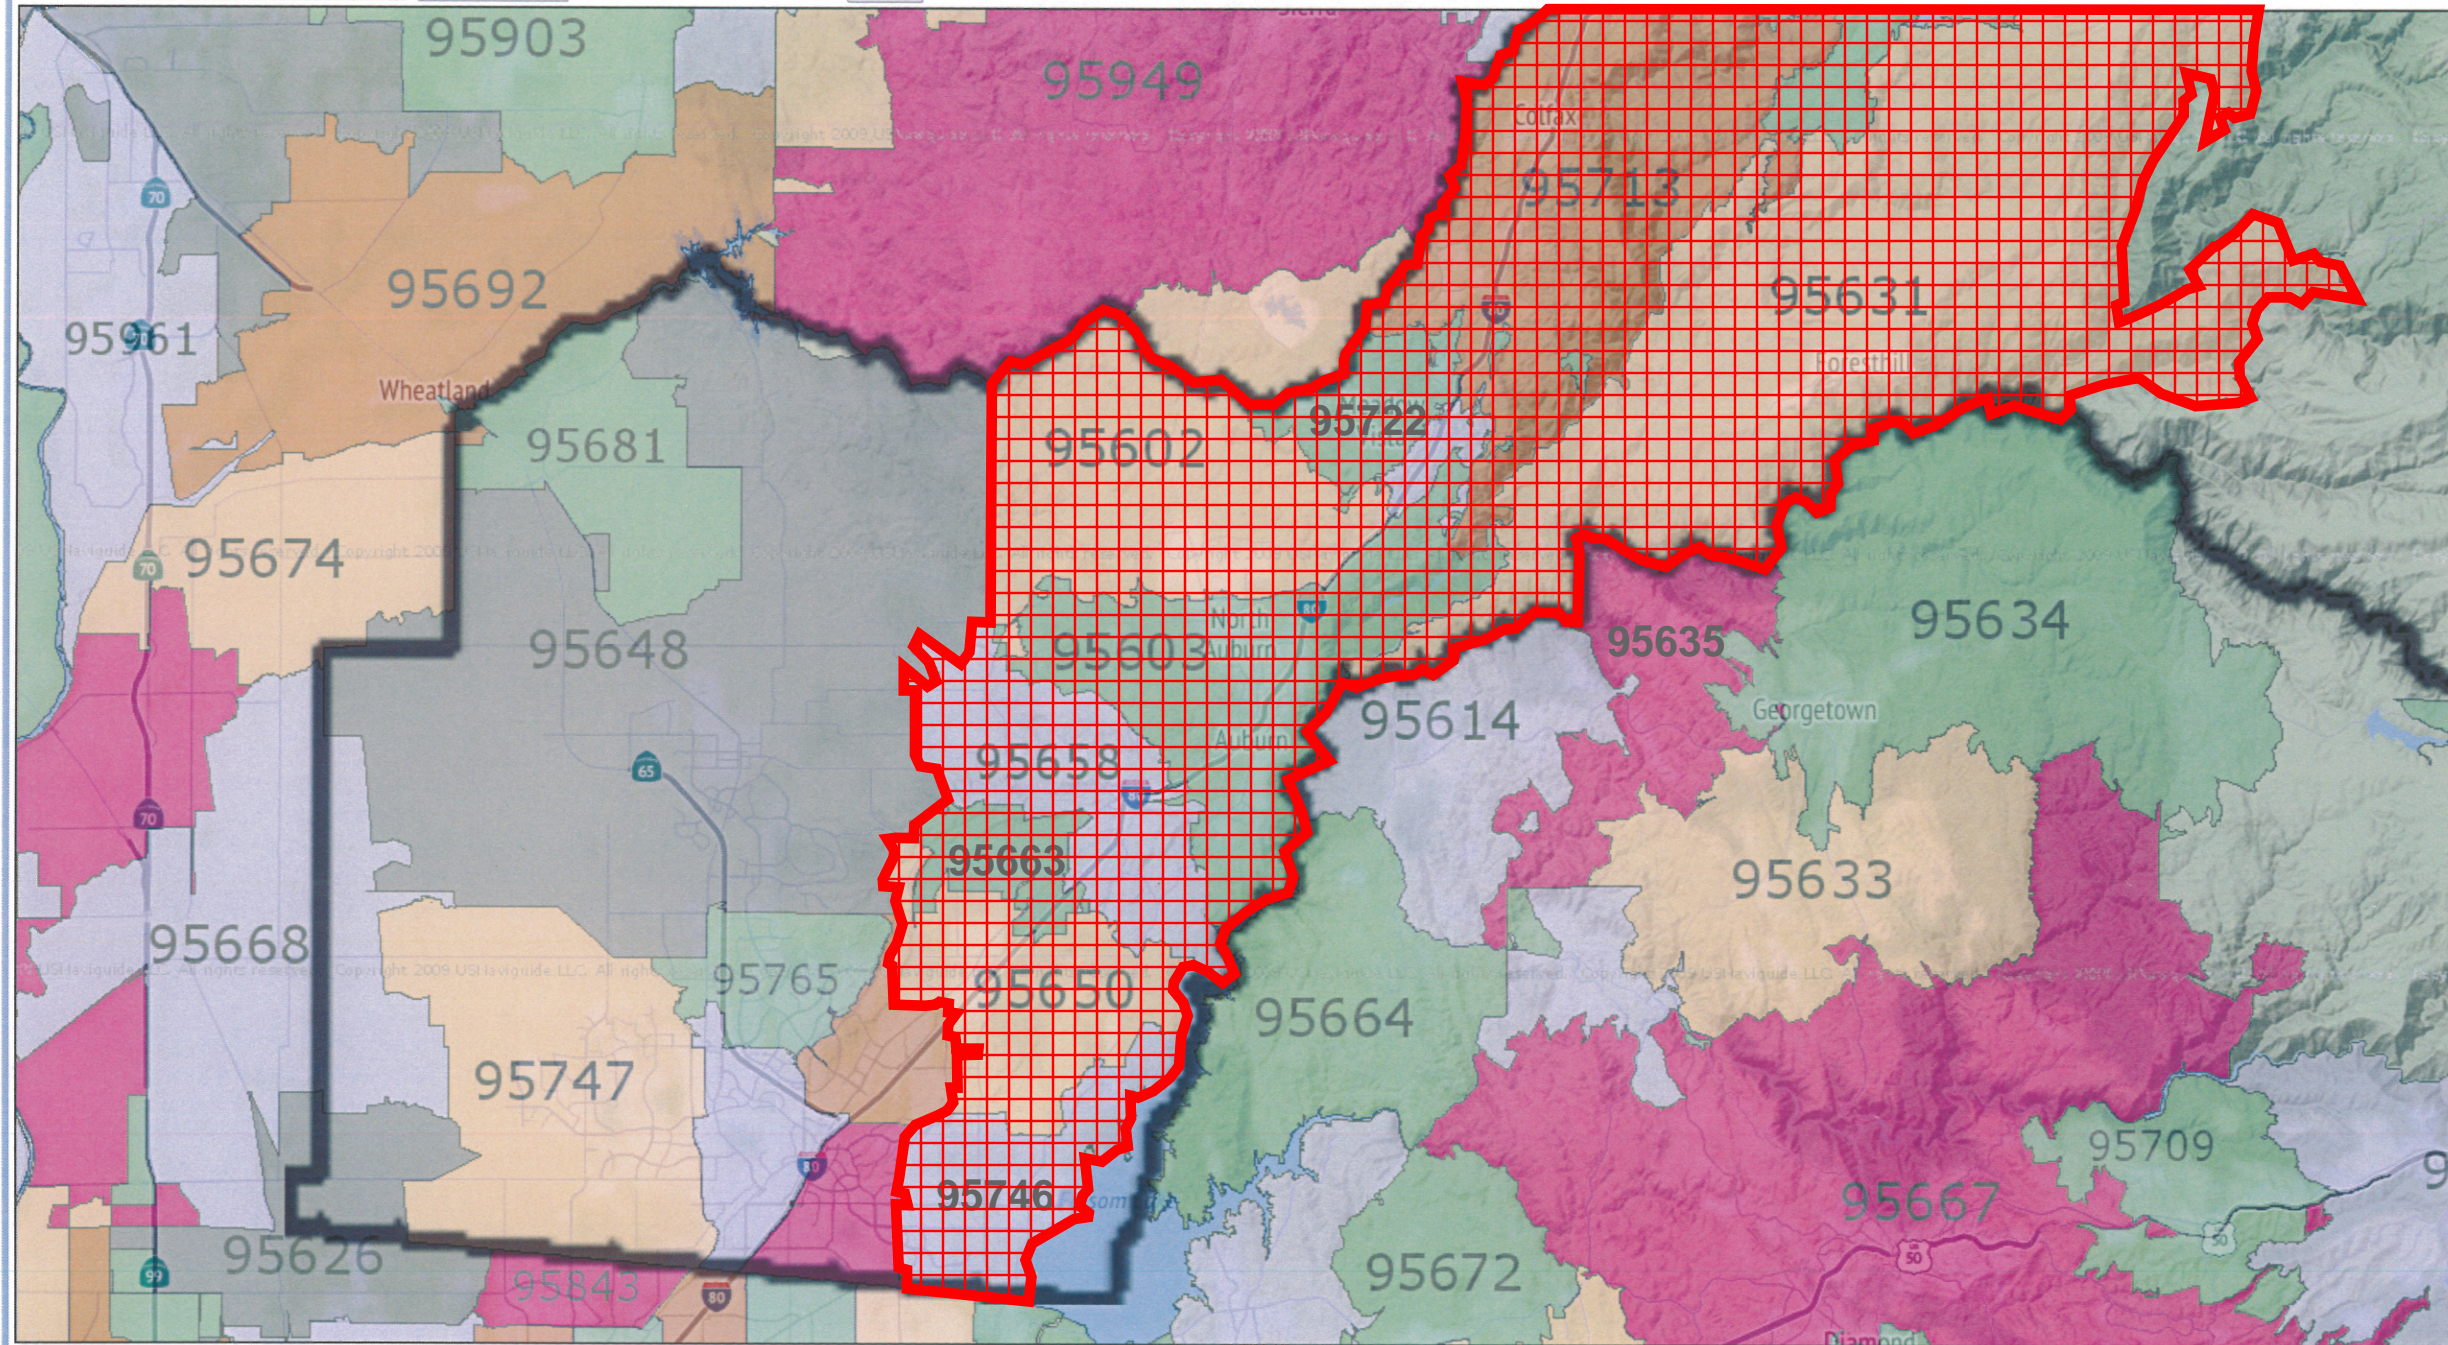

Key Zip Find Zipcode or click on the map.

Advertisement

City/Town Boundary Maps

- [Auburn](#)
- [Colfax](#)
- [Dollar Point](#)
- [Foresthill](#)
- [Granite Bay](#)
- [Kings Beach](#)
- [Lincoln](#)
- [Loomis](#)
- [Meadow Vista](#)
- [North Auburn](#)
- [Rocklin](#)
- [Roseville](#)
- [Sunnyside-Tahoe City](#)
- [Tahoe Vista](#)

Advertisement

New Post-Apocalyptic Novel
from the creator of Zipmap
Human Dog: Beginning

This page shows a map with an overlay of Zip Codes for the US State of California. Users can easily view the boundaries of each Zip Code and the state as a whole.
[CONTACT US](#) [Instructions](#) [Privacy Policy](#) [RadarNow! \(App\)](#)
Placer County, California Zip Code Polygon Map Version 4.1 Copyright © 1996-2019 USNaviguide LLC. All rights reserved.